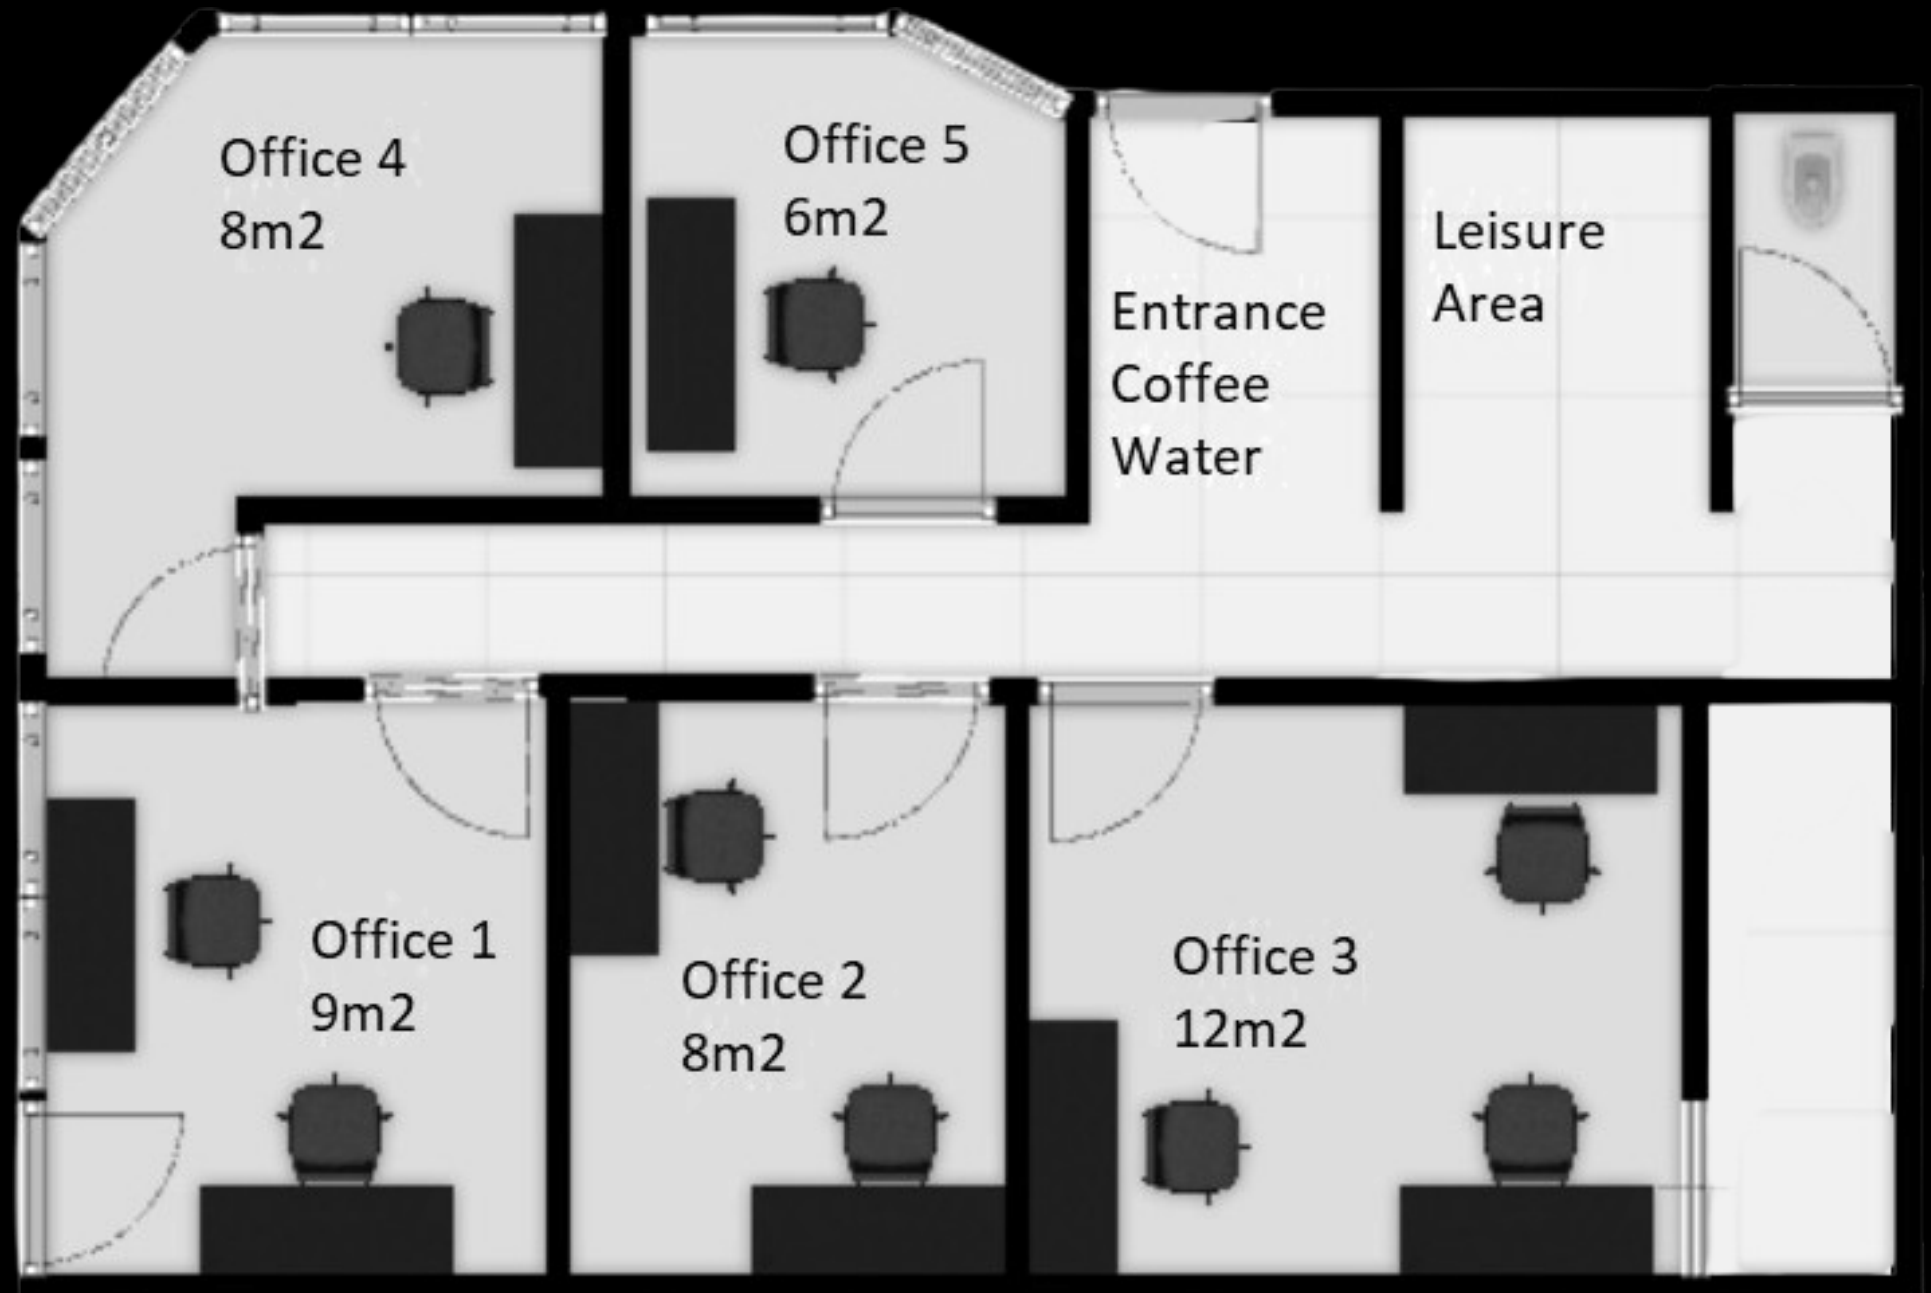

- 10 % discount with yearly payment
- 1 month deposit upon reservation

Hügge satellite offices are fully serviced and include:

Facilities

All utilities · Coffee, tea & water · Cleaning · Printing

Activities at Hügge - Gladstonos 12-14